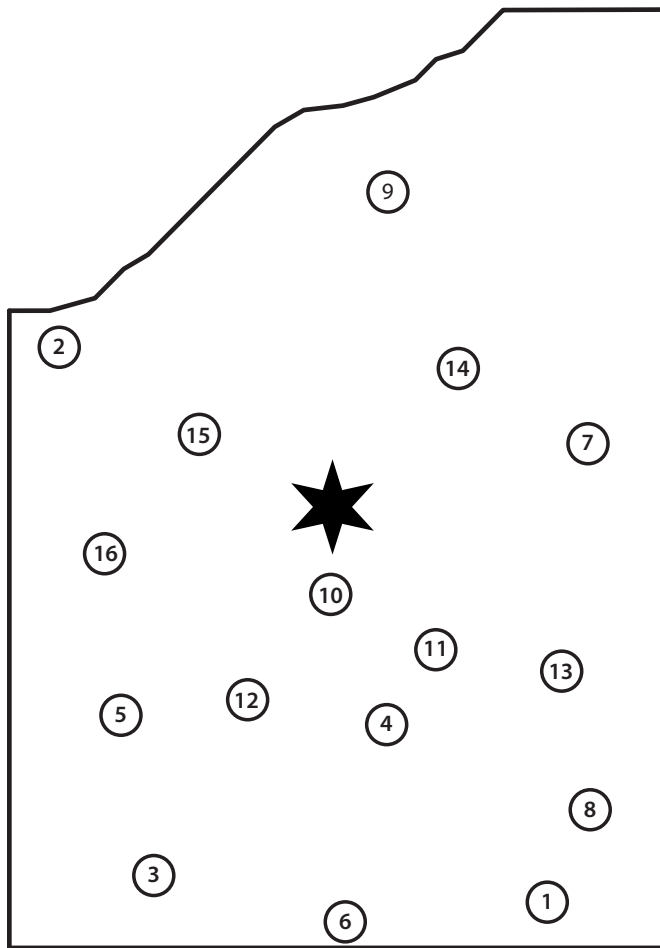

Bowling Green Recycling Center

www.bgreycling.com • 419-354-9297

Recycling Center Satellite Locations:

For your convenience, the BGRC offers 16 satellite locations throughout Wood County. Satellite locations are available on the same Saturday every month and are open only during the times and at the addresses indicated on the back of this sheet.